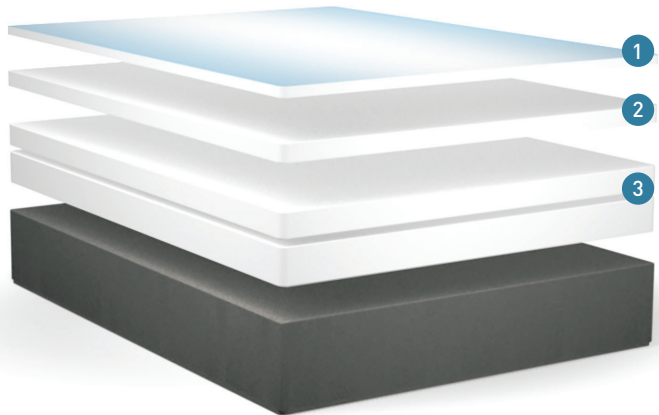

TEMPUR-Impulse™

Start with soft comfort
and our famous support.

- 1 TEMPUR-ES™ Comfort Layer**
Made of TEMPUR-ES™ material, determines the mattress feel.
- 2 TEMPUR® Support Layer**
TEMPUR® Support Layer distributes body weight evenly across the mattress.
- 3 Support System**
Works with the TEMPUR® layers to provide body aligning support while maximizing breathability

Compatible with the Reflexion 4 adjustable base, Reflexion 2 adjustable foundation, and high or low profile flat foundations.

Advanced Fabric Cover

Moisture-wicking, cool-to-the-touch comfort.

Phase Change Material Interlock

Integrated PCM draws heat further away from the body.

Why should you choose
Tempur-Pedic?