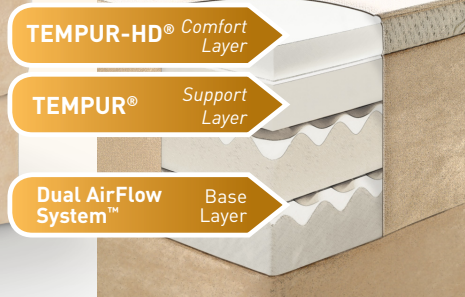

The **MysticBed** by Tempur-Pedic®

A mystical combination of style and comfort

TEMPUR-Contour™

25
YEAR
LIMITED
WARRANTY

TEMPUR-Contour™
COLLECTION

With the firmest feel, our original TEMPUR material conforms to your body's contours and relieves pressure points to help you fully relax for rejuvenating sleep.

The MysticBed completes the ultimate TEMPUR-Top™ experience with the body conforming support of TEMPUR-HD®. Caress your body in sumptuous comfort and enjoy customized support and greater pressure-relief.

- Quilted pillow-top comfort layer of highly-conforming TEMPUR-HD material embraces your body for a plush feel that's medium
- Perfectly adapts to your body for a truly customized fit
- Minimizes pressure-points to relieve discomfort, reduce tossing and turning for better quality sleep
- Reduces motion transfer between sleep partners for more restful sleep
- Silk/bamboo blend cover with contrasting microsuede sides is quilted onto mattress and spot-cleanable
- Matching microsuede foundation available in Standard or Low profile
- Hypoallergenic
- Patented one-sided design means no flipping or rotating
- 25-Year Limited Warranty

Cover	
Removable/Washable	X
Allergen Resistant	✓
Foundations	
Platform Foundation	Sand
TEMPUR-Ergo™	X
Advanced TEMPUR-Ergo™	X

Available Sizes cm / inches		
Queen	152 x 203	60 x 80
King	193 x 203	76 x 80